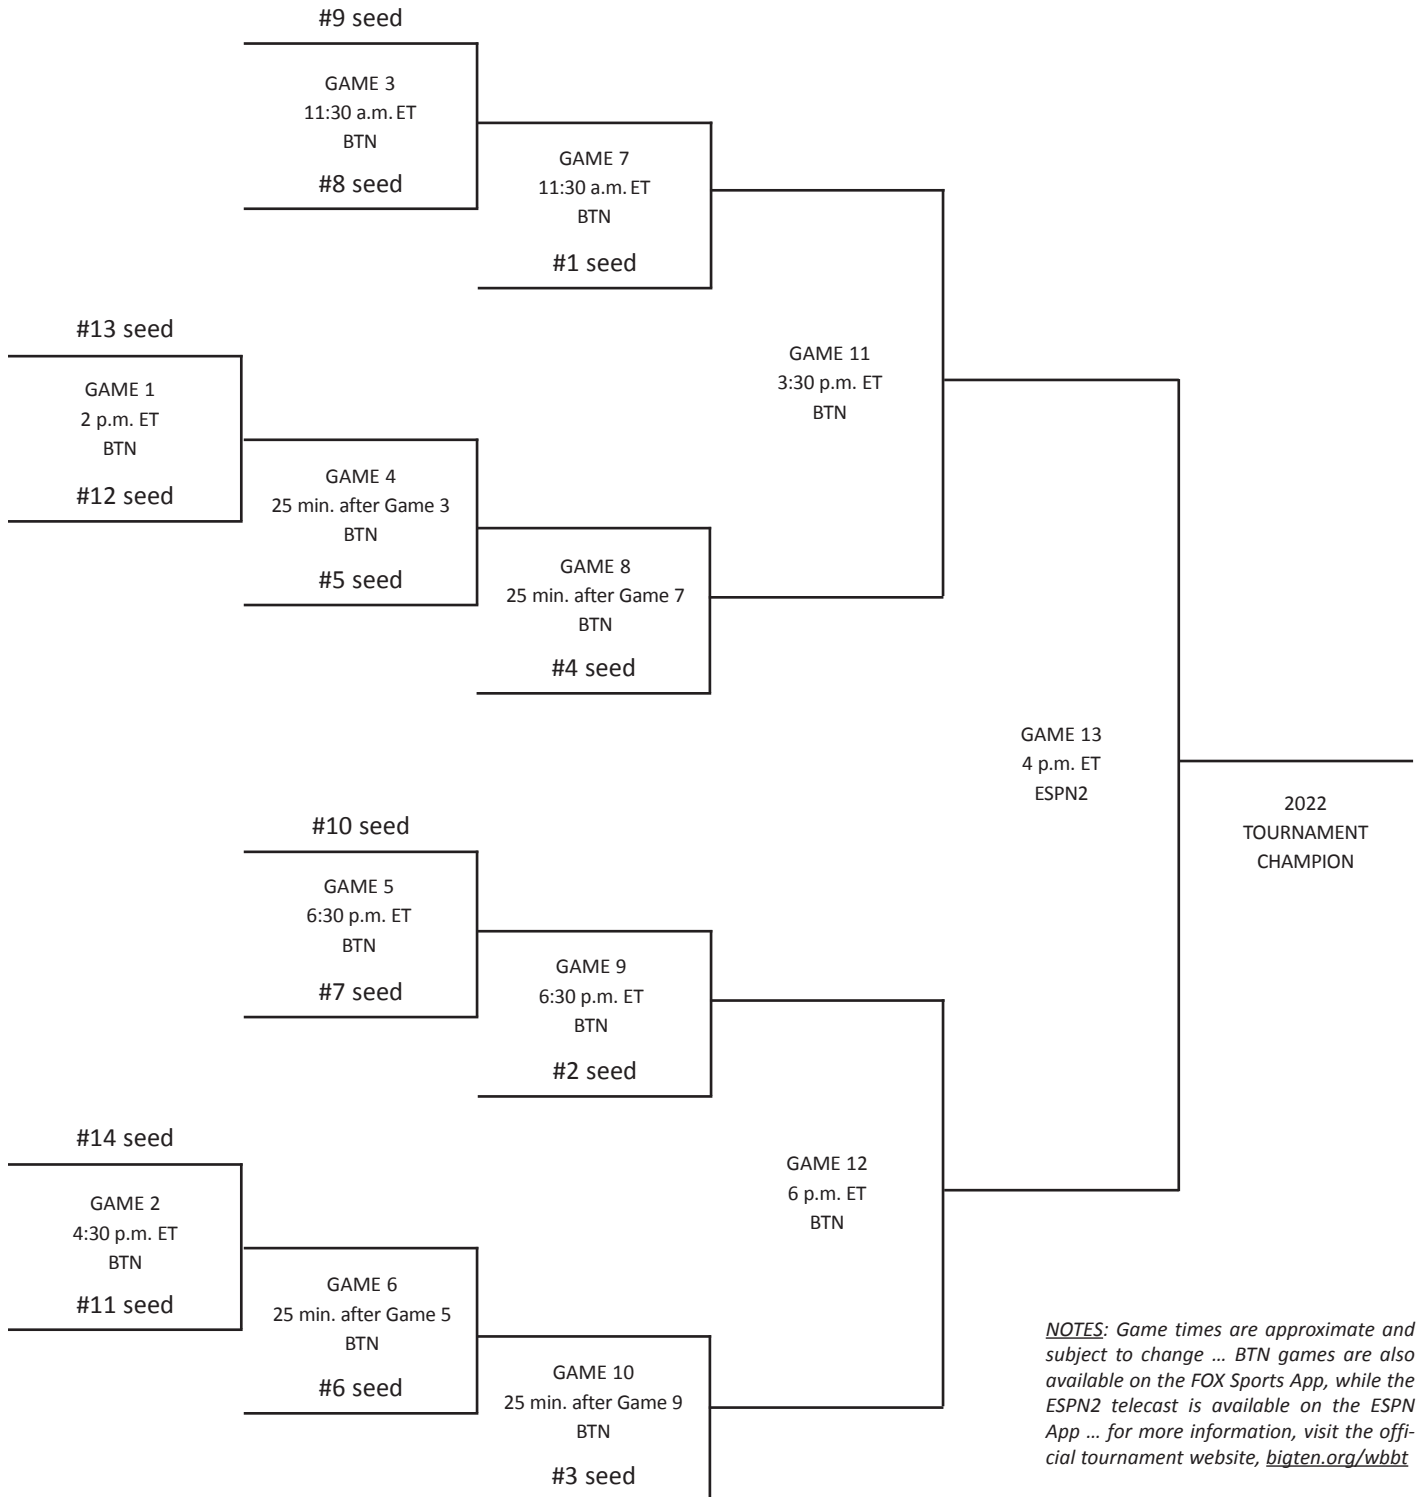

2022 BIG TEN WOMEN'S BASKETBALL TOURNAMENT

MARCH 2-6 • GAINBRIDGE FIELDHOUSE • INDIANAPOLIS, IND.

MARCH 2

MARCH 3

MARCH 4

MARCH 5

MARCH 6

NOTES: Game times are approximate and subject to change ... BTN games are also available on the FOX Sports App, while the ESPN2 telecast is available on the ESPN App ... for more information, visit the official tournament website, bigten.org/wbbt